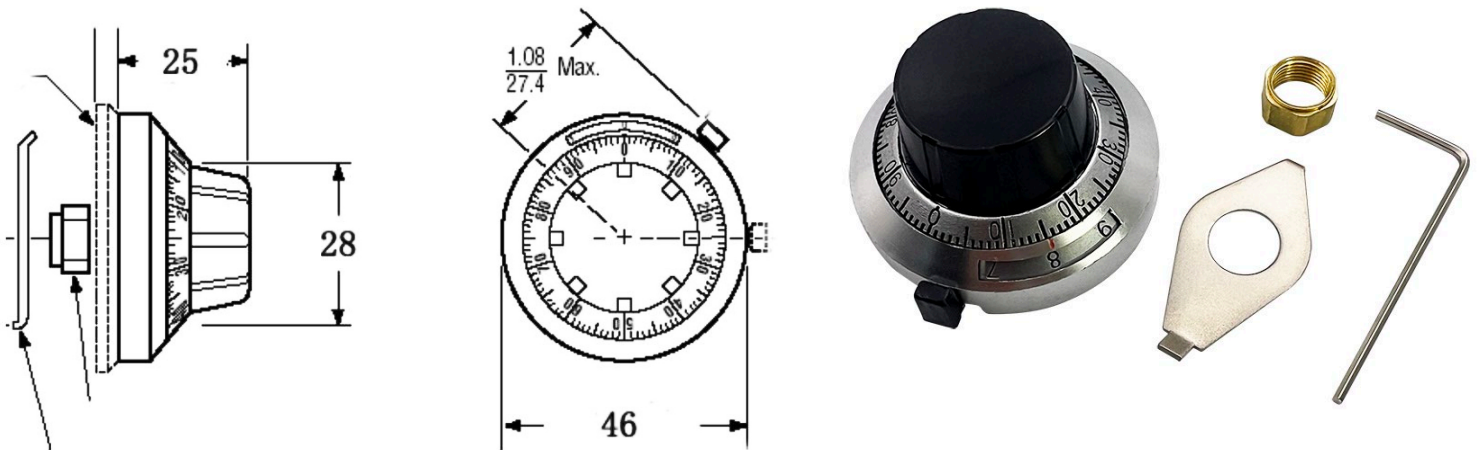

Kingtronics®

RKT-WP Digital Knob

Common Dimensions

| External Diameter(mm) | Height(mm) | Axle Hole Diameter(mm) | Number of turns | Character displaying on Window | Fixed Type |
|-----------------------|------------|------------------------|-----------------|--------------------------------|----------------|
| 46mm | 25mm | 6.35mm | 0~14 | 3 digits | Fixed by Screw |