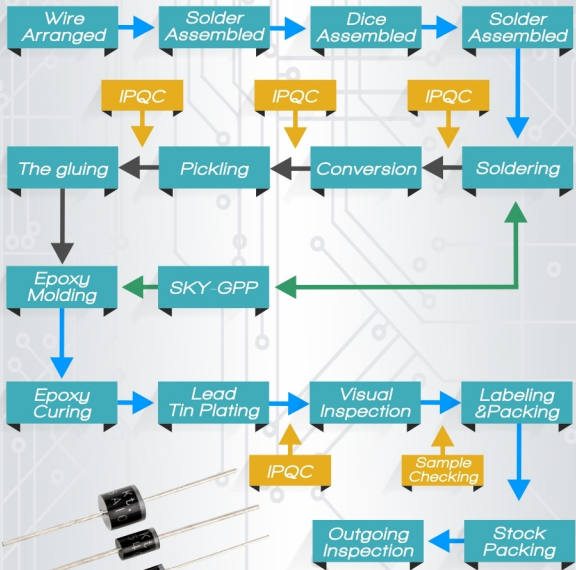

# Axial Diodes Production Process Flow

**Kingtronics® Kt® International Company**

[www.kingtronics.com](http://www.kingtronics.com) [www.kingtronics.cn](http://www.kingtronics.cn) [www.m7diode.com](http://www.m7diode.com)